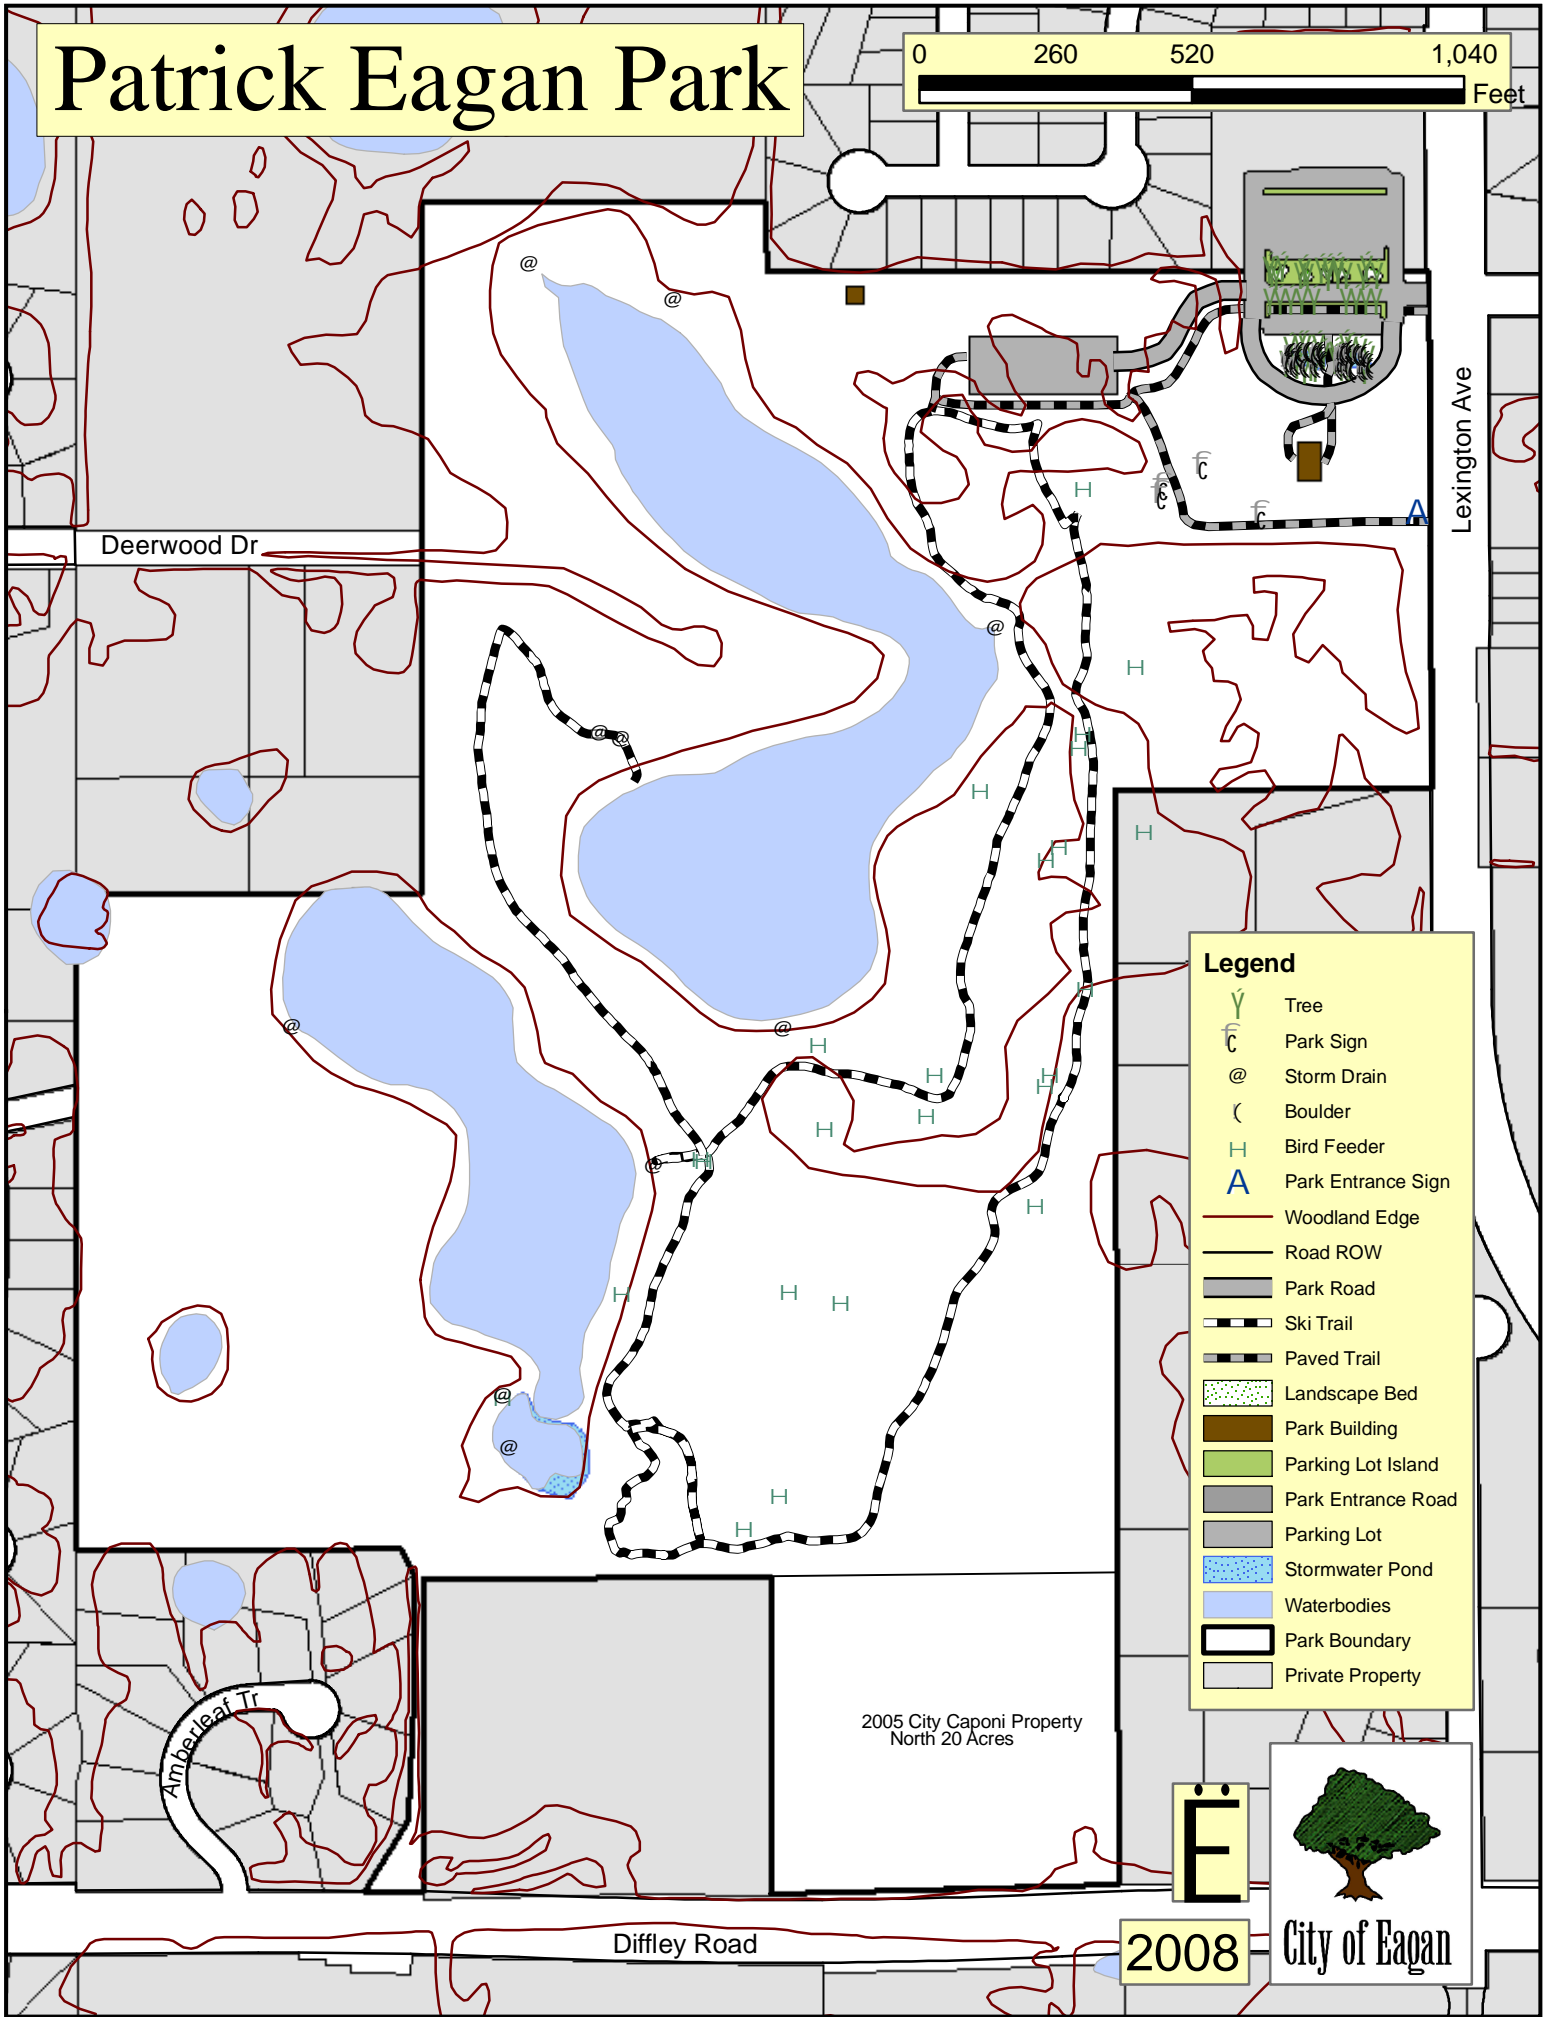

Patrick Eagan Park

Legend

- Tree
- Park Sign
- Storm Drain
- Boulder
- Bird Feeder
- Park Entrance Sign
- Woodland Edge
- Road ROW
- Park Road
- Ski Trail
- Paved Trail
- Landscape Bed
- Park Building
- Parking Lot Island
- Park Entrance Road
- Parking Lot
- Stormwater Pond
- Waterbodies
- Park Boundary
- Private Property

2005 City Caponi Property
North 20 Acres

2008

City of Eagan

Deerwood Dr

Lexington Ave

Amberleaf Tr

Diffley Road